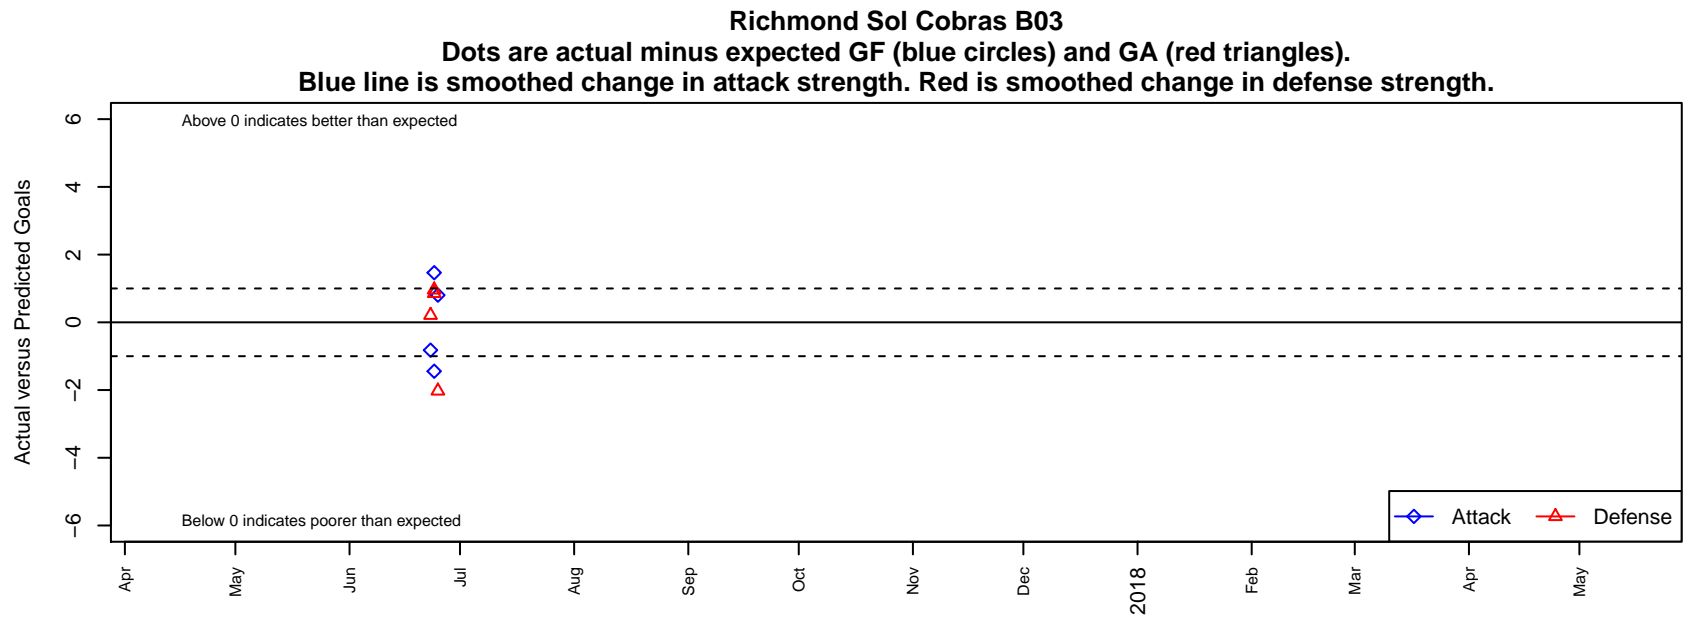

Richmond Sol Cobras B03

, CAN
B03 total strength=1461
attack=10.48 defense=9.31

alt names used:
RICHMOND SOL COBRAS 03

Venues played:
2017 Clash At the Border Super Gold/Silver

date	home		away		venue	pred.home	pred.away
2017-06-25	Richmond Sol Cobras B03	2	Westside Timbers Copa B03	4	2017 Clash At the Border Super Gold/Silv	1.20	1.97
2017-06-24	Richmond Sol Cobras B03	3	Washington Timbers Red 1 B03	1	2017 Clash At the Border Super Gold/Silv	1.53	1.86
2017-06-24	Richmond Sol Cobras B03	1	GS Surf B B03	0	2017 Clash At the Border Super Gold/Silv	2.44	0.96
2017-06-23	NEU White B03	1	Richmond Sol Cobras B03	1	2017 Clash At the Border Super Gold/Silv	1.21	1.82